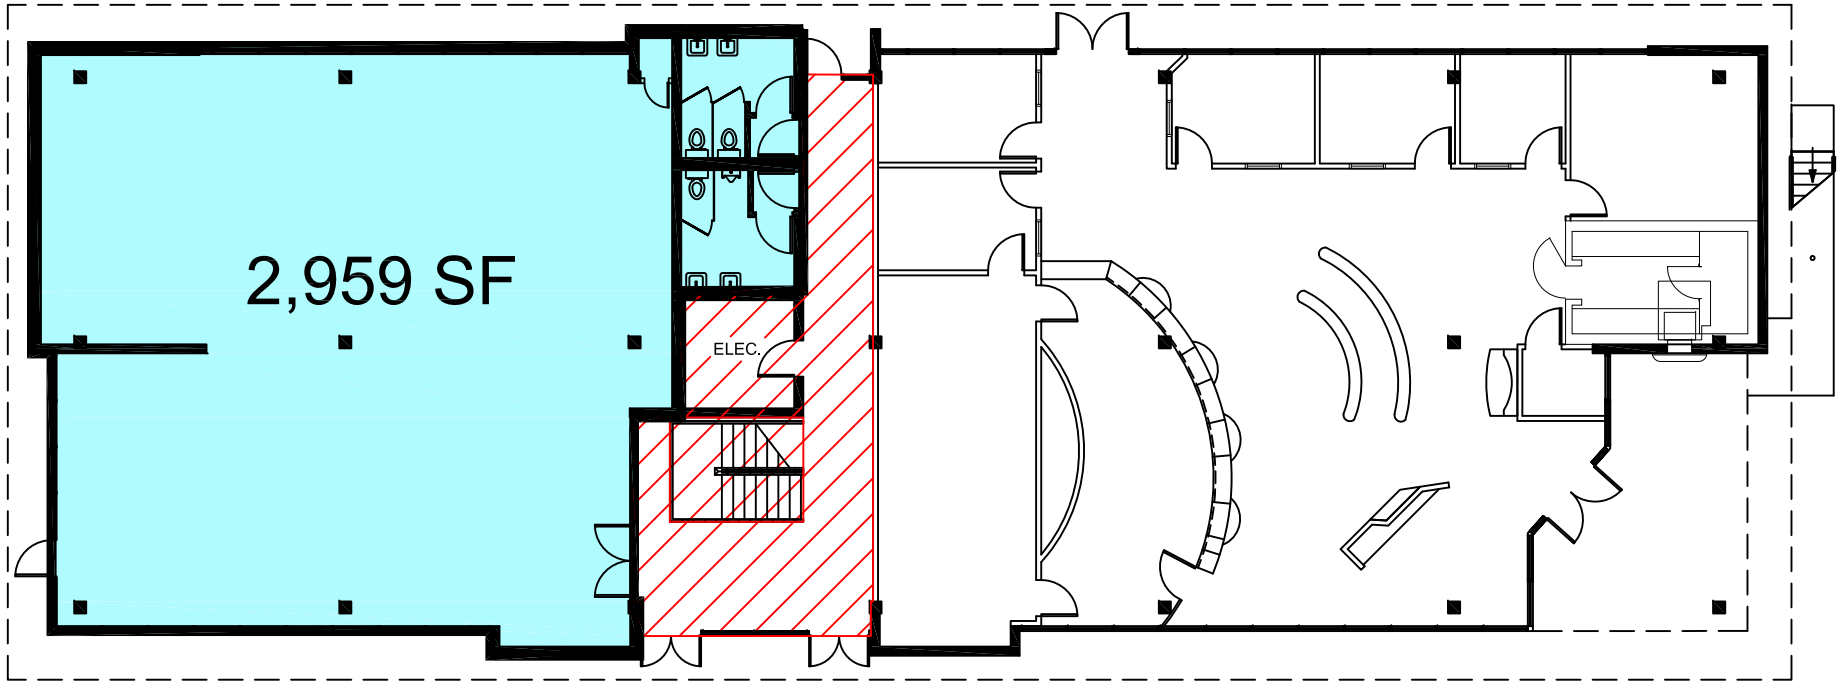

2390 El Camino Real, Palo Alto, CA 94306

Ben Crockett
650-440-0440 Cell

Roger Fields
650-207-1610 Cell

LEASED 
2,959 SF AVAILABLE 

Ground Floor